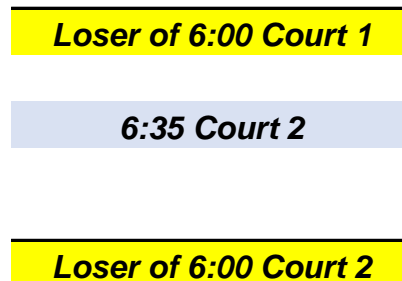

Wave Monday Coed REC Playoff Schedule

Monday September 13th, 2021

Monday Coed REC League Champs

ST. LOUIS, MO

T-Shirt Sizes	
Small	
Medium	
Large	
X-Large	
XX-Large	

REF >

ALL MATCHES ARE THE BEST 2 OUT OF 3 TO 19 POINTS RALLY SCORE WITH A 21 CAP - 3RD GAME IS TO 15 NO CAP
All Times Are Approximate some games might only be 2 games - Please get there early