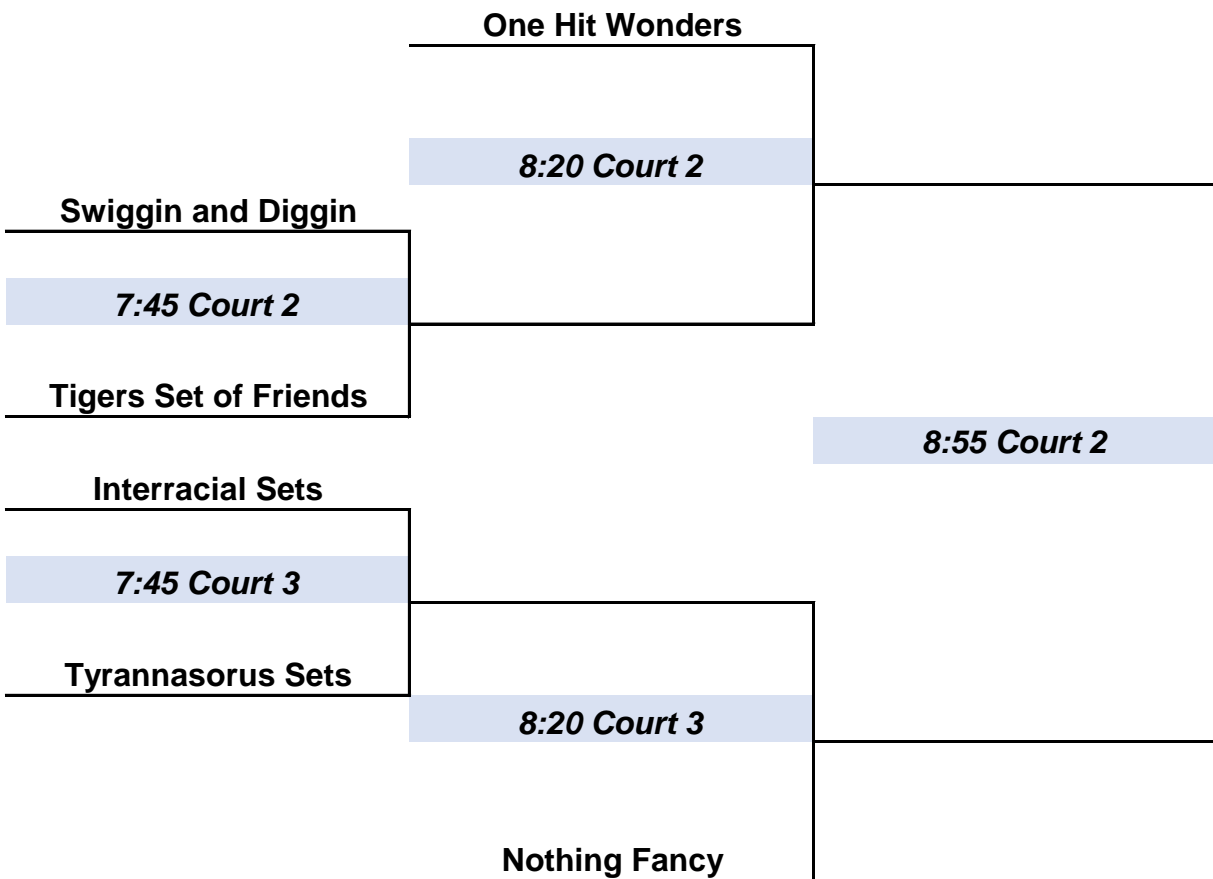

Wave Monday COED REC Playoff Schedule

Monday August 2nd, 2021

Monday COED REC League Champs

T-Shirt Sizes	
Small	
Medium	
Large	
X-Large	
XX-Large	

REF >

ALL MATCHES ARE THE BEST 2 OUT OF 3 TO 19 POINTS RALLY SCORE WITH A 21 CAP - 3RD GAME IS TO 15 NO CAP
All Times Are Approximate some games might only be 2 games - Please get there early

I'd Hit That

8:55 Court 3

Dundler Mifflin B Team

Hit Faced

9:30 Court 2

Joey Has A Girlfriend

Pent 3.0

9:30 Court 3