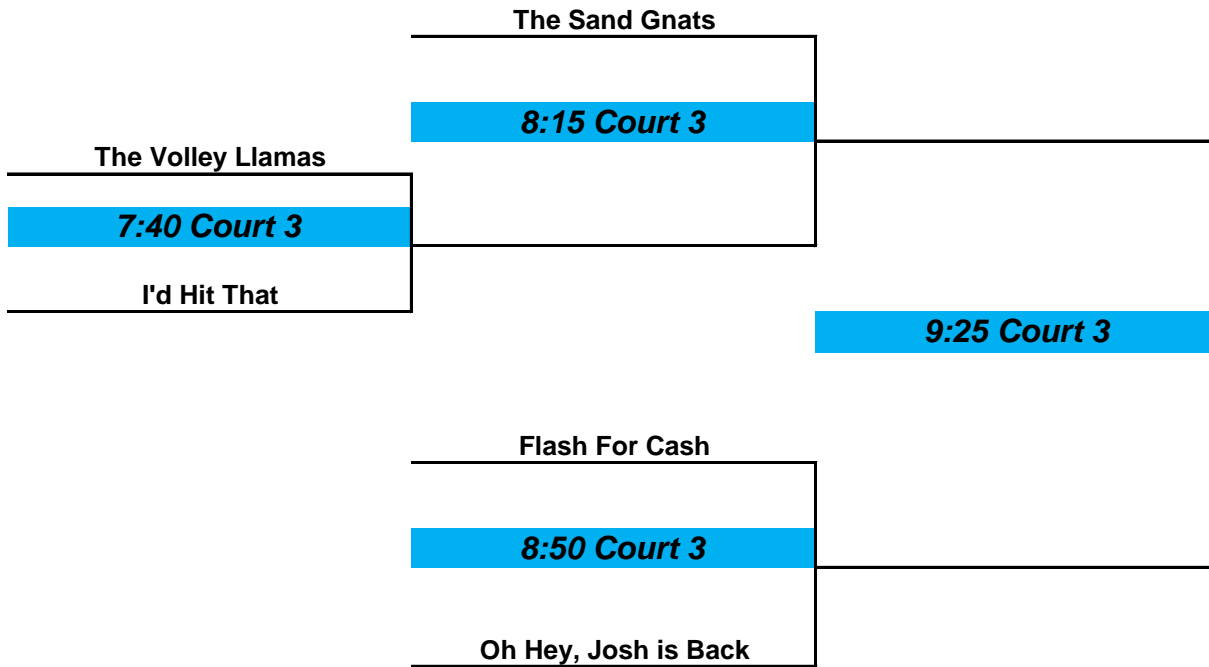

Wave Sunday Coed Rec Group 2 Playoff Schedule

Sunday June 13th, 2021

Sunday Rec Group 2 League Champs

T-Shirt Sizes	
Small	
Medium	
Large	
X-Large	
XX-Large	

REF >

ALL MATCHES ARE THE BEST 2 OUT OF 3 TO 19 POINTS RALLY SCORE WITH A 21 CAP - 3RD GAME IS TO 15 NO CAP
All Times Are Approximate some games might only be 2 games - Please get there early