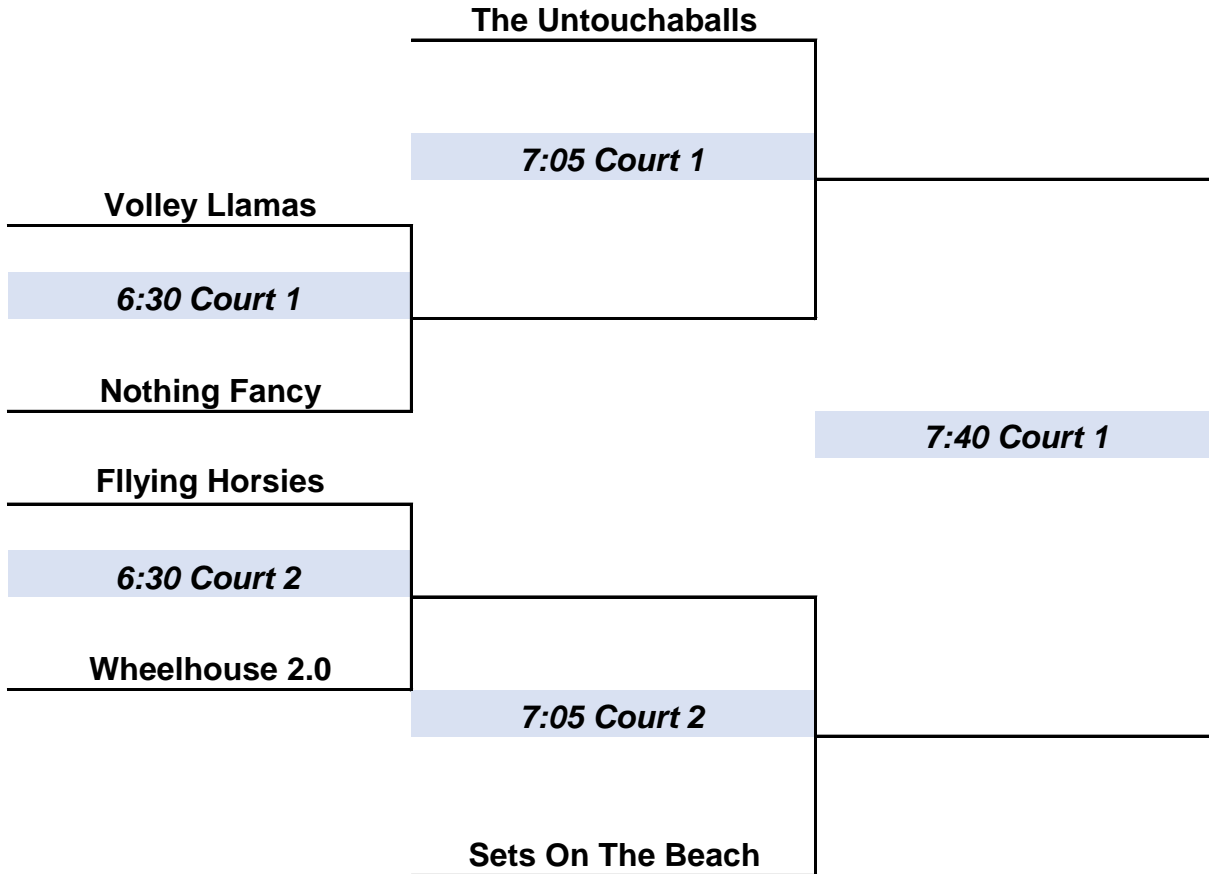

Wave Taco Monday Playoff Schedule

Monday September 28th, 2020

Monday League Champs

T-Shirt Sizes	
Small	
Medium	
Large	
X-Large	
XX-Large	

REF >

ALL MATCHES ARE THE BEST 2 OUT OF 3 TO 19 POINTS RALLY SCORE WITH A 21 CAP - 3RD GAME IS TO 15 NO CAP
All Times Are Approximate some games might only be 2 games - Please get there early

Hit Faced

7:40 Court 2

The Belted Kingfishers

Wheelhouse

8:15 First Open Court

Tyrannosaurus Sets

Sandy Passes

8:15 Second Open Court

Steph Infection