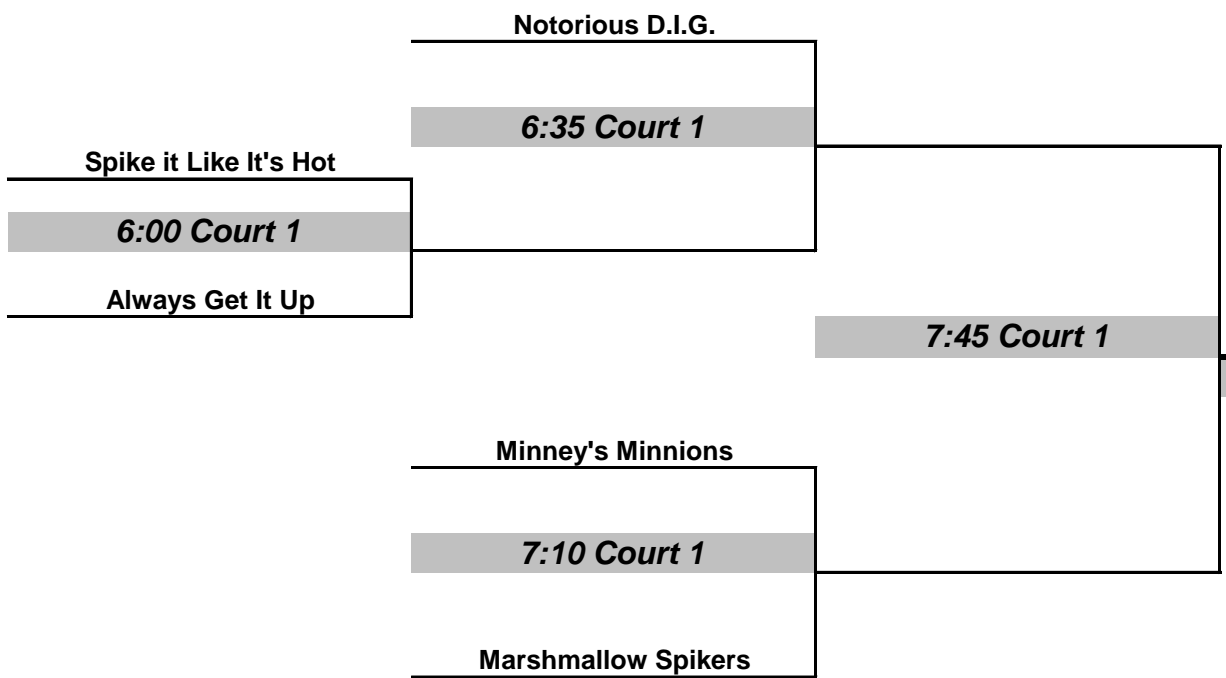

Overland Community Center Tuesday Playoff Schedule

March 17th, 2020

Tuesday League Champs

T-Shirt Sizes	
Small	
Medium	
Large	
X-Large	
XX-Large	

REF >

ALL MATCHES ARE THE BEST 2 OUT OF 3 TO 19 POINTS RALLY SCORE WITH A 21 CAP - 3RD GAME IS TO 15 NO CAP
All Times Are Approximate except 6:00pm some games might only be 2 games - Please get there early
NOTE: THIS IS THE PLAYOFFS SOME GAMES MAY RUN LATE BE PREPARED TO BE THERE ALL NIGHT

Teams in the lower playoffs only play 1 match