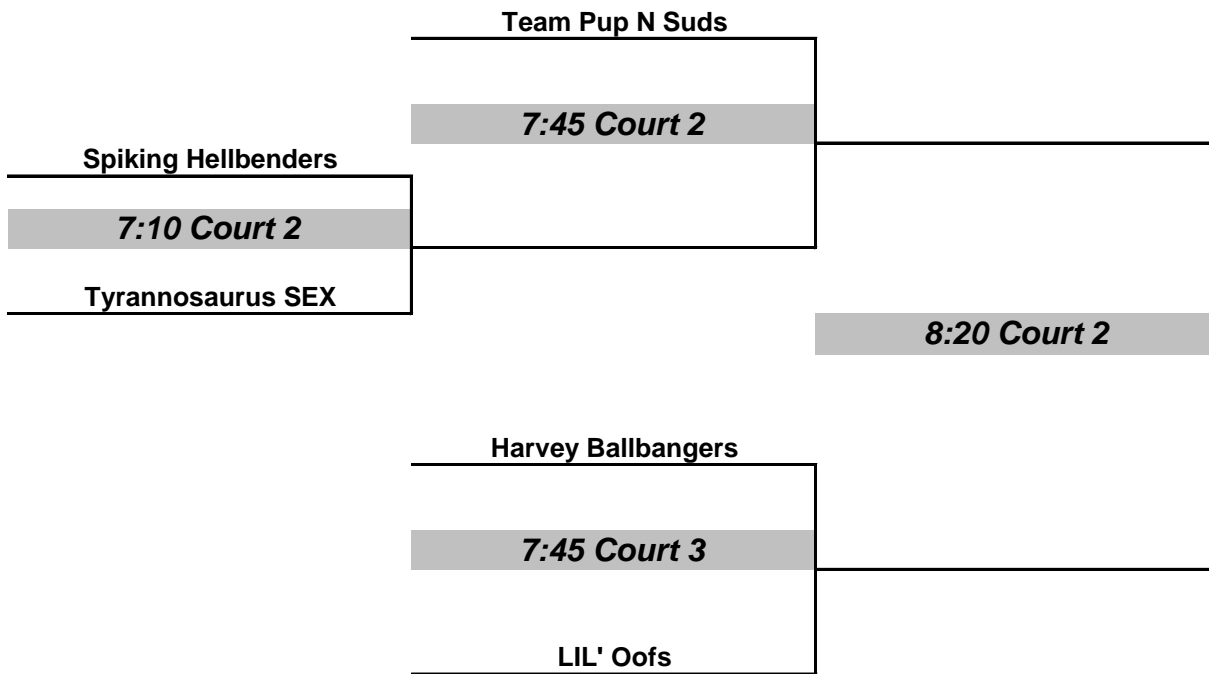

Wave Taco Monday Coed INT Playoff Schedule

Monday September 16th, 2019

Monday Coed INT League Champs

T-Shirt Sizes	
Small	
Medium	
Large	
X-Large	
XX-Large	

REF >

ALL MATCHES ARE THE BEST 2 OUT OF 3 TO 19 POINTS RALLY SCORE WITH A 21 CAP - 3RD GAME IS TO 15 NO CAP
All Times Are Approximate some games might only be 2 games - Please get there early

FALL LEAGUE STARTS NEXT MONDAY